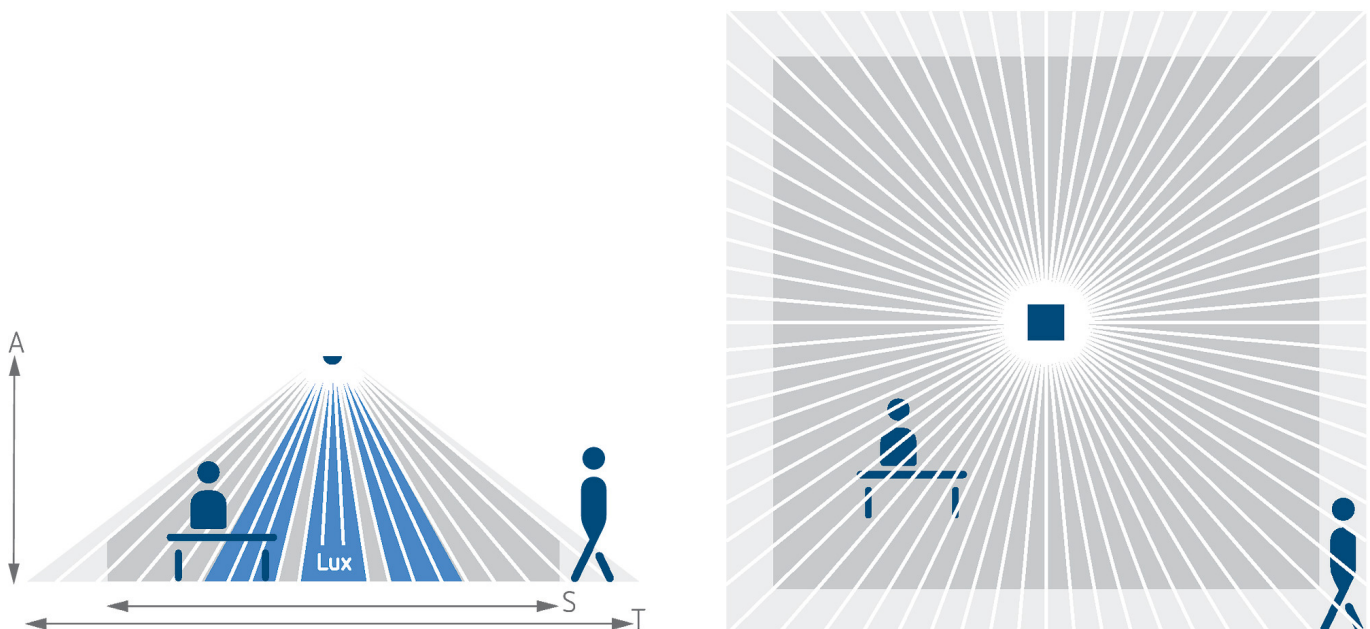

thePrema P360 KNX UP BK

Item no.: 2079002

Technical data

thePrema P360 KNX UP BK	
Installation height	2 – 10 m
Minimum height	> 1,7 m
Measuring range brightness	5 – 3000 lx
Detection angle	360°
Type of connection	Spring terminals WAGO 243
Installation type	Ceiling installation
Light switch-off delay	30 s – 60 min
Lamps	Energy saving lamps, fluorescent lamps, Incandescent/halogen lamps, LEDs

thePrema P360 KNX UP BK	
Light measurement	Mixed light measurement
Presence switch-off delay	10 s - 120 min
Switch-on delay presence	10 s – 30 min / inactive
Ambient temperature	0°C ... 50°C
Detection range	81 m² (9,0 x 9,0 m)
Colour	Black
Type of protection	IP 40 (when fitted)

Detection range for planning applications at a temperature of 21 °C

Mounting height (A)	Sitting (S)	Walking (T)
2 m	20 m² | 4.5 m x 4.5 m	36 m² | 6 m x 6 m ± 0.5 m
2.5 m	36 m² | 6 m x 6 m	64 m² | 8 m x 8 m ± 0.5 m
3 m	49 m² | 7 m x 7 m	81 m² | 9 m x 9 m ± 1 m
3.5 m	64 m² | 8 m x 8 m	100 m² | 10 m x 10 m ± 1 m
5 m		144 m² | 12 m x 12 m ± 1.5 m
10 m		400 m² | 20 m x 20 m ± 2 m

Detection range according to Sensnorm IEC 63180

Mounting height (A)	Diagonally (T)	Head on to (R)	Sitting (S)
2.5 m	77 m² | 8.8 m x 8.8 m	64 m² | 8 m x 8 m	42 m² | 6.5 m x 6.5 m

Subject to technical changes and misprints

additional information at: www.theben.de/product/2079002

The load data are determined with exemplary selected illuminants and are therefore typical data due to the large number of available products.

04/01/2023

Page 2 of 4