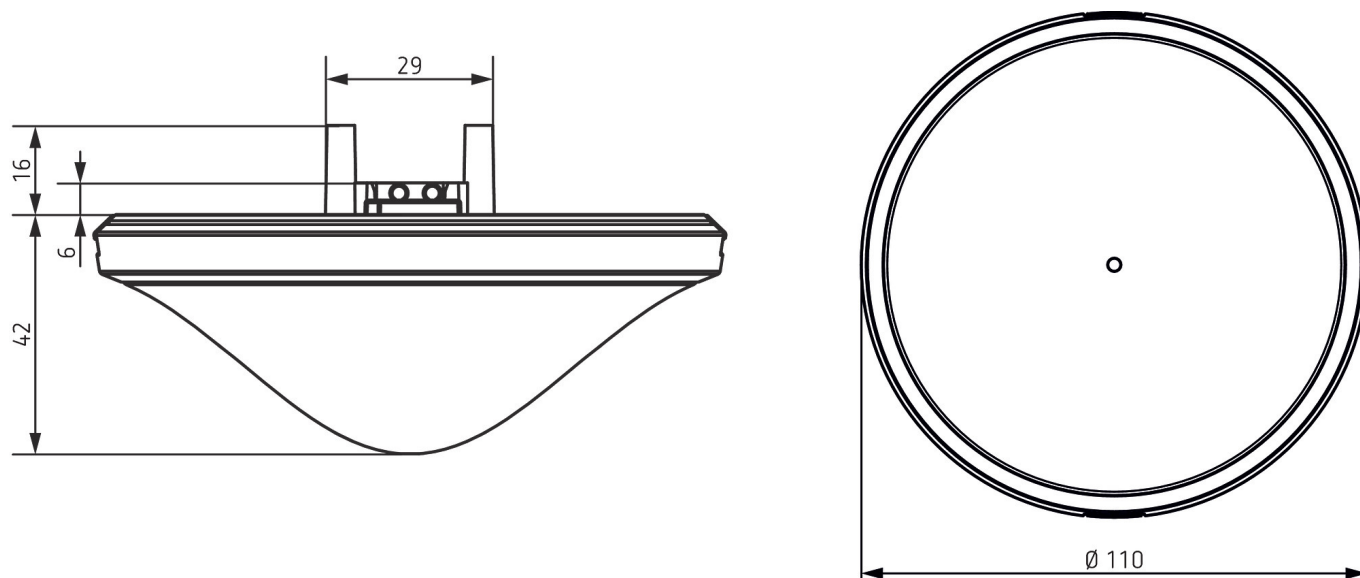

thePrema P360 KNX UP BK

Item no.: 2079002

Scale drawings

Accessories